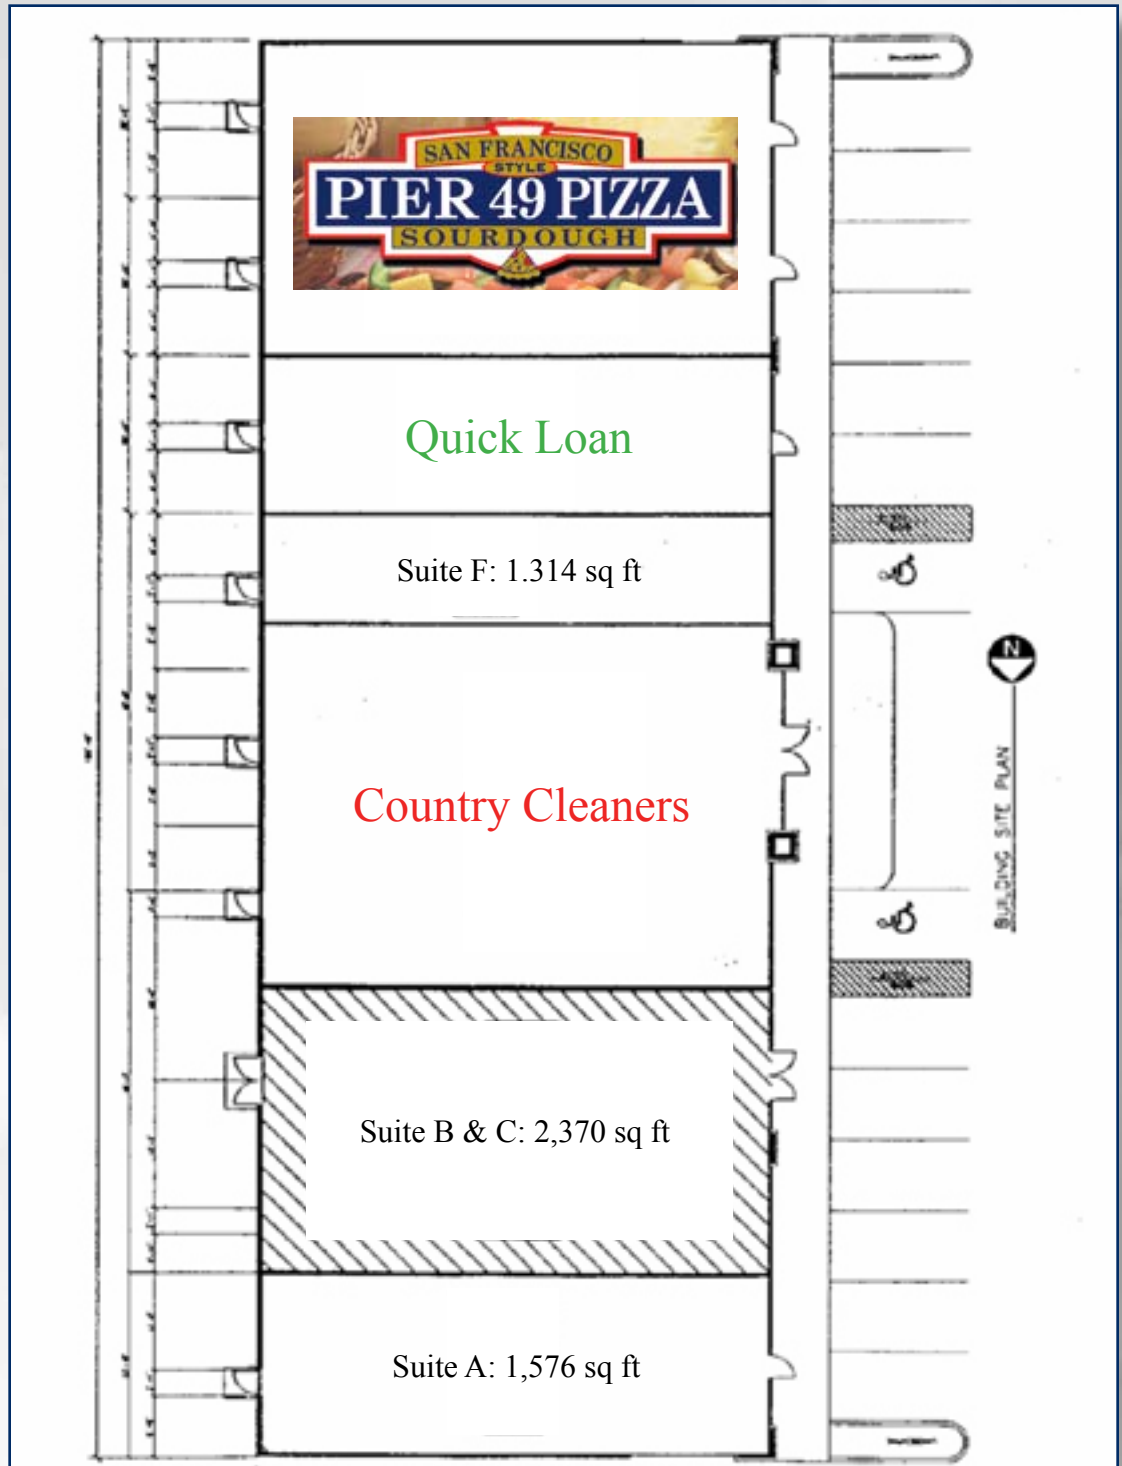

Prime Commercial Space Available in Layton, UT

1868 North 1200 West, Layton UT