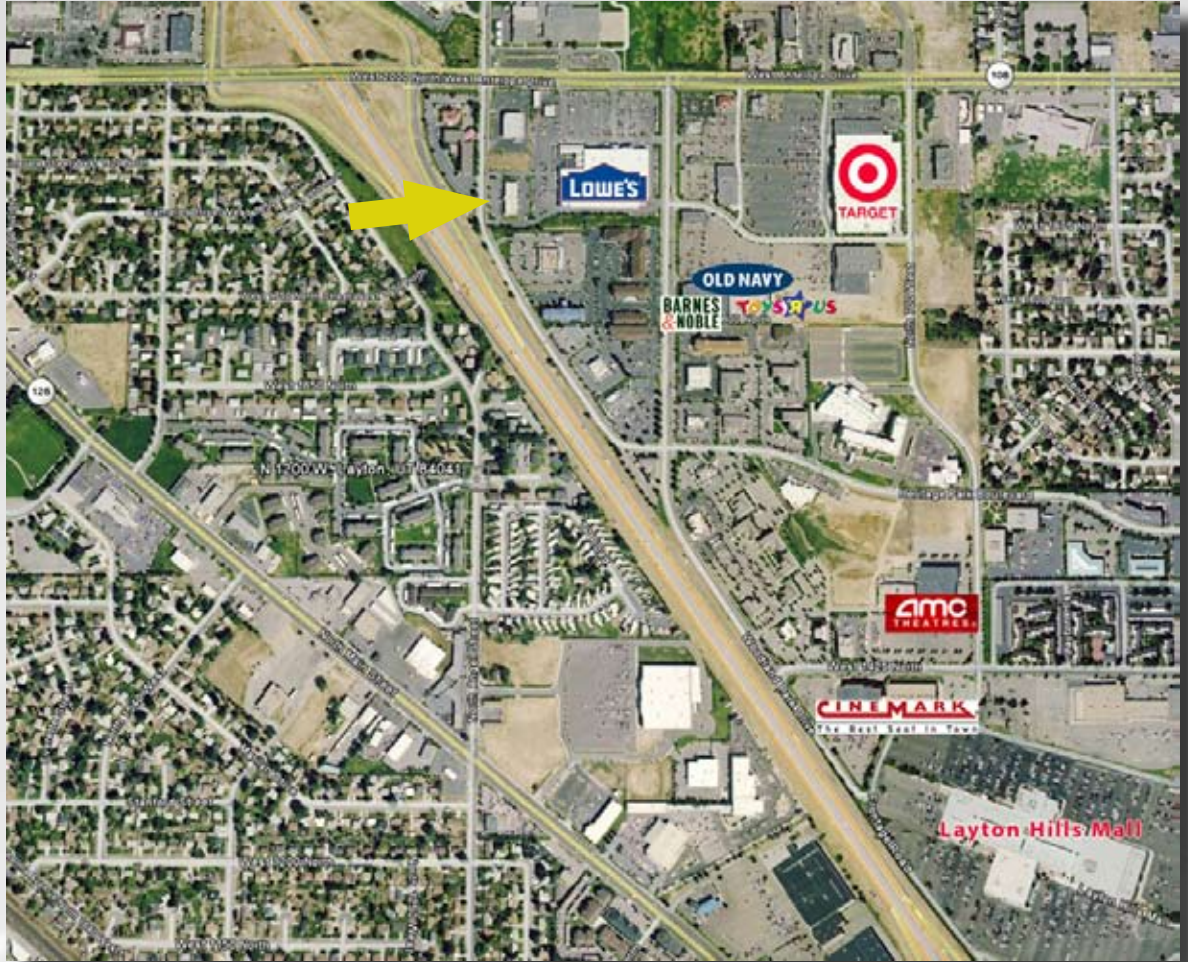

Prime Commercial Space Available in Layton, UT

1868 North 1200 West, Layton UT

SKY Properties
(801) 292-1400
www.utahskyproperties.com

For information about this and other properties call:
(801) 292-1400

SKY
PROPERTIES

585 West 500 South ■ Suite 110 ■ Bountiful, UT 84010 ■ (801) 292-1400 ■ Fax (801) 298-2905